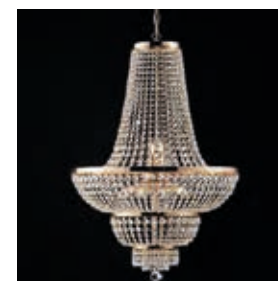

WASHINGTON