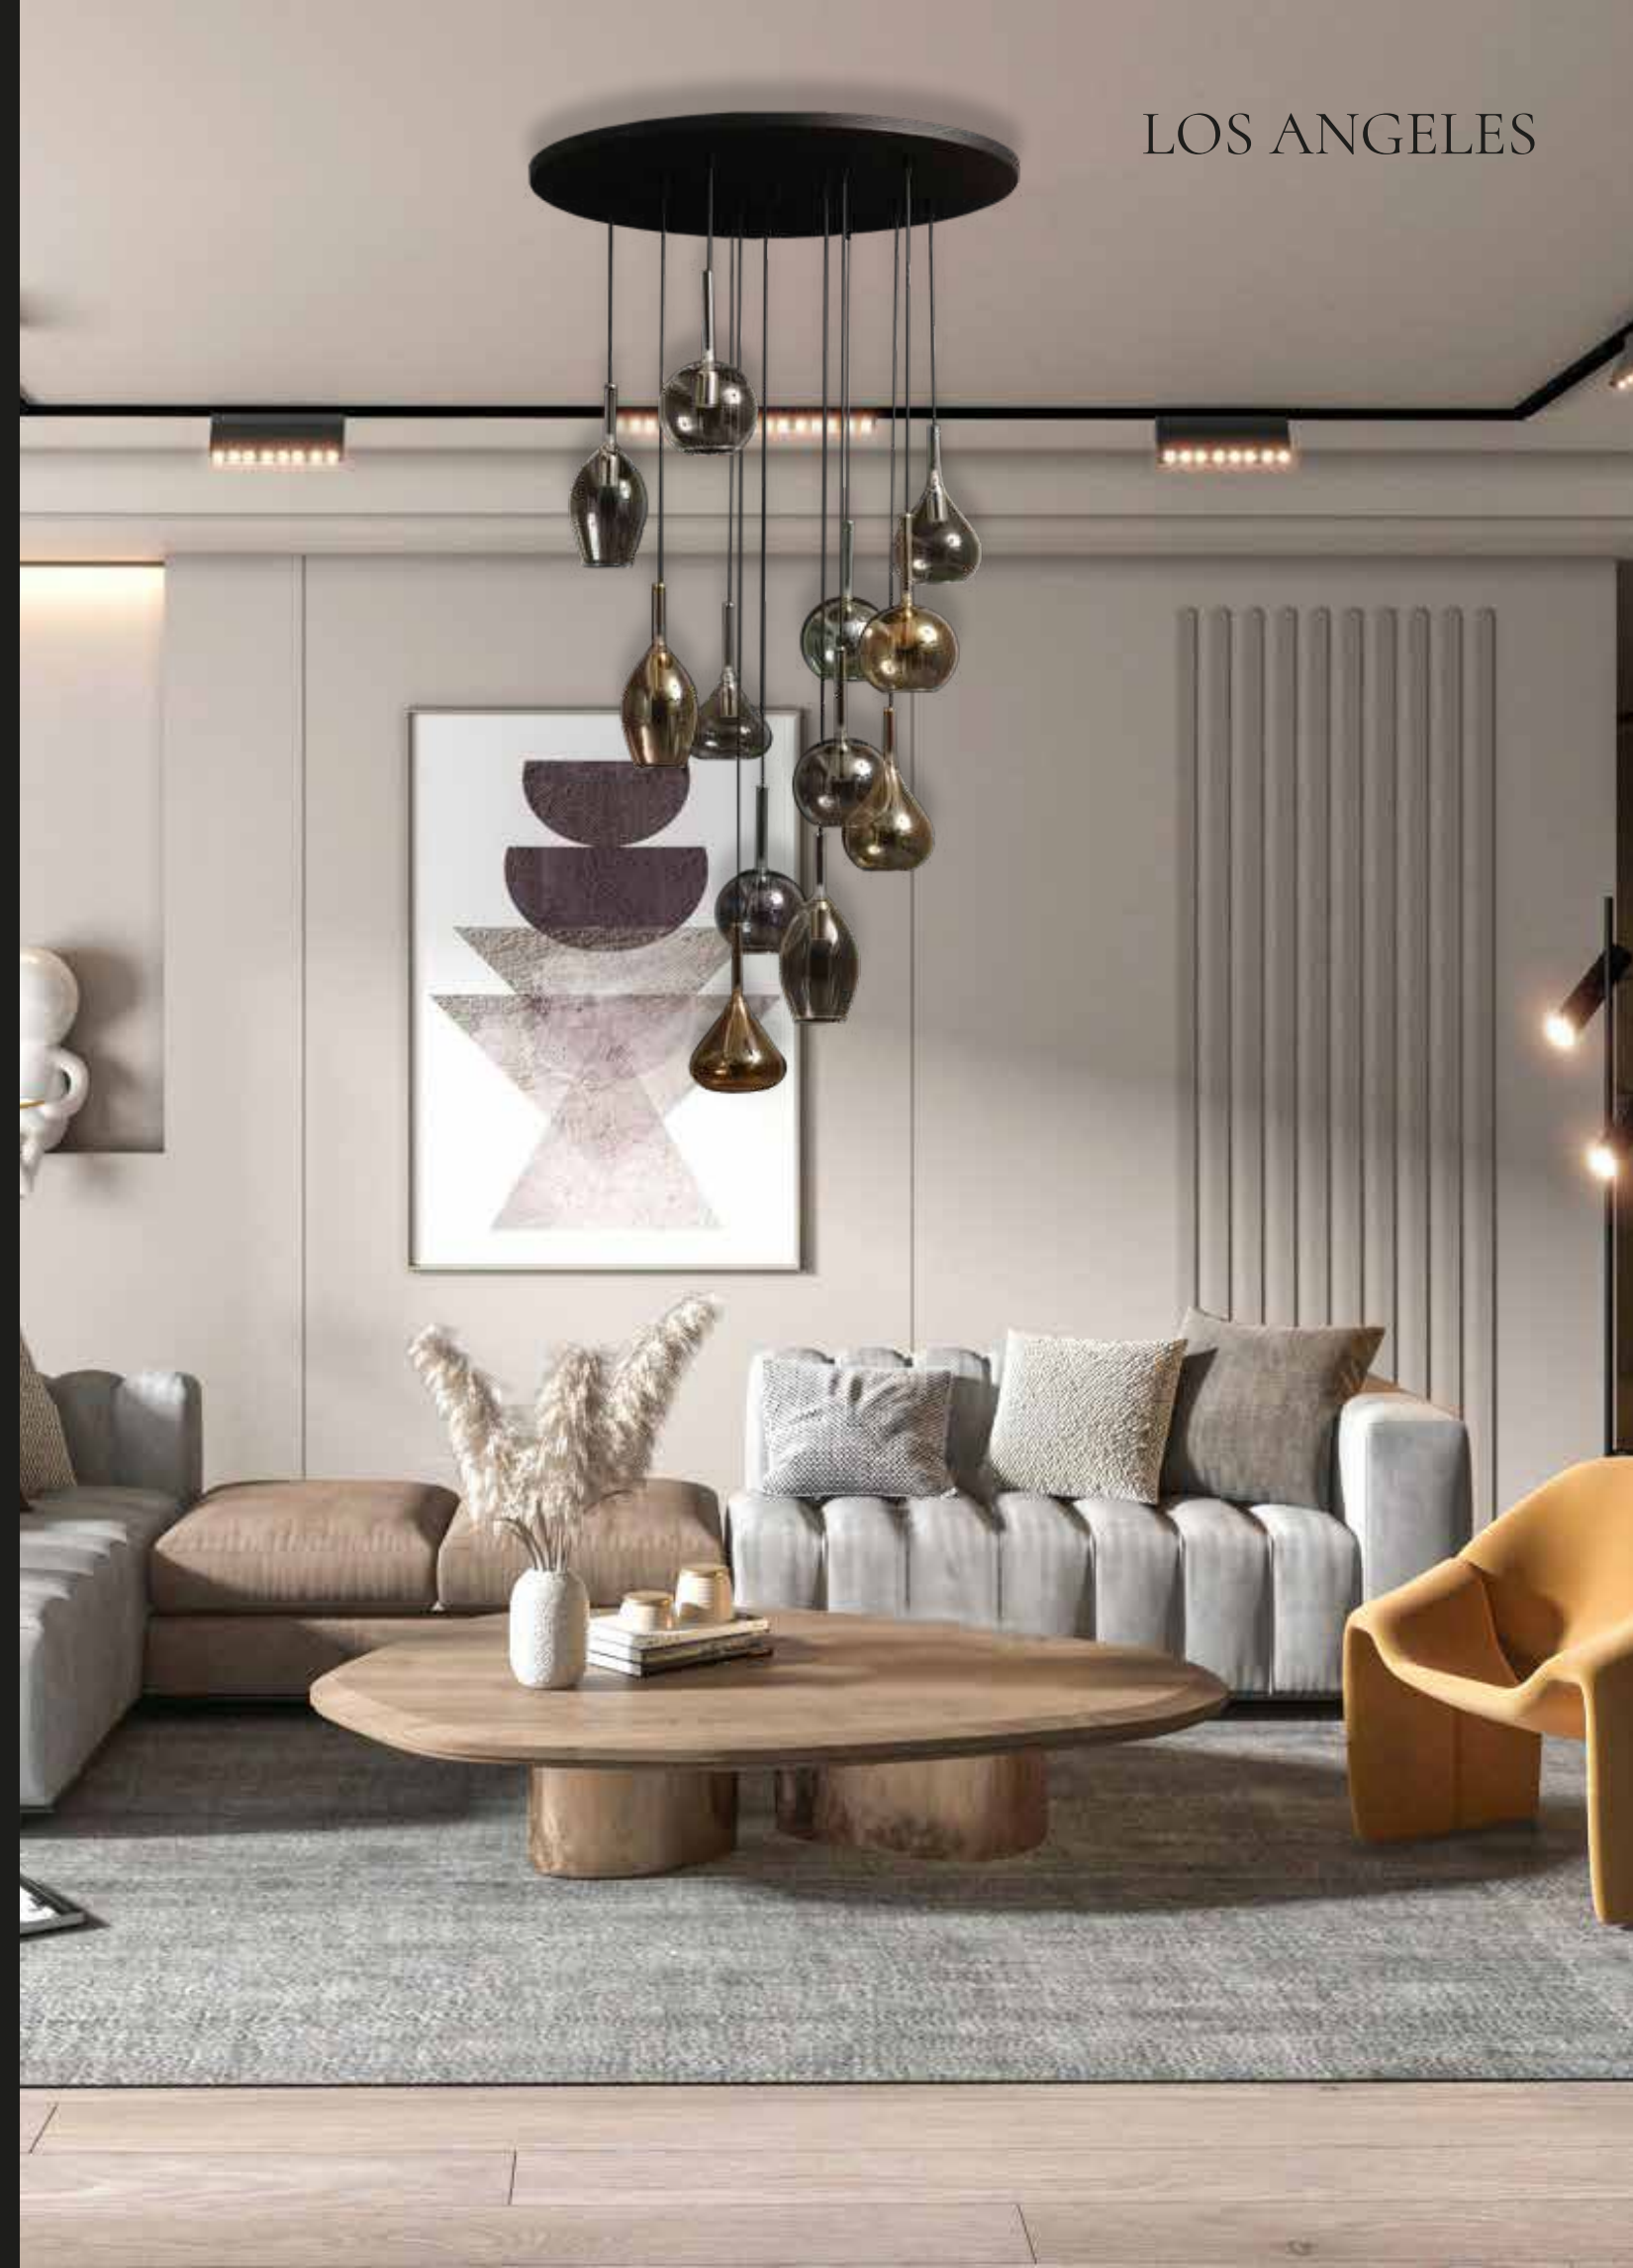

# Venice

lighting design

LOS ANGELES

LOS ANGELES

LOS ANGELES sospensione L6  
Ø 50cm  
6 x E14 40W

LOS ANGELES

LOS ANGELES sospensione L12  
Ø 80cm  
12 x E14 40W

LOS ANGELES