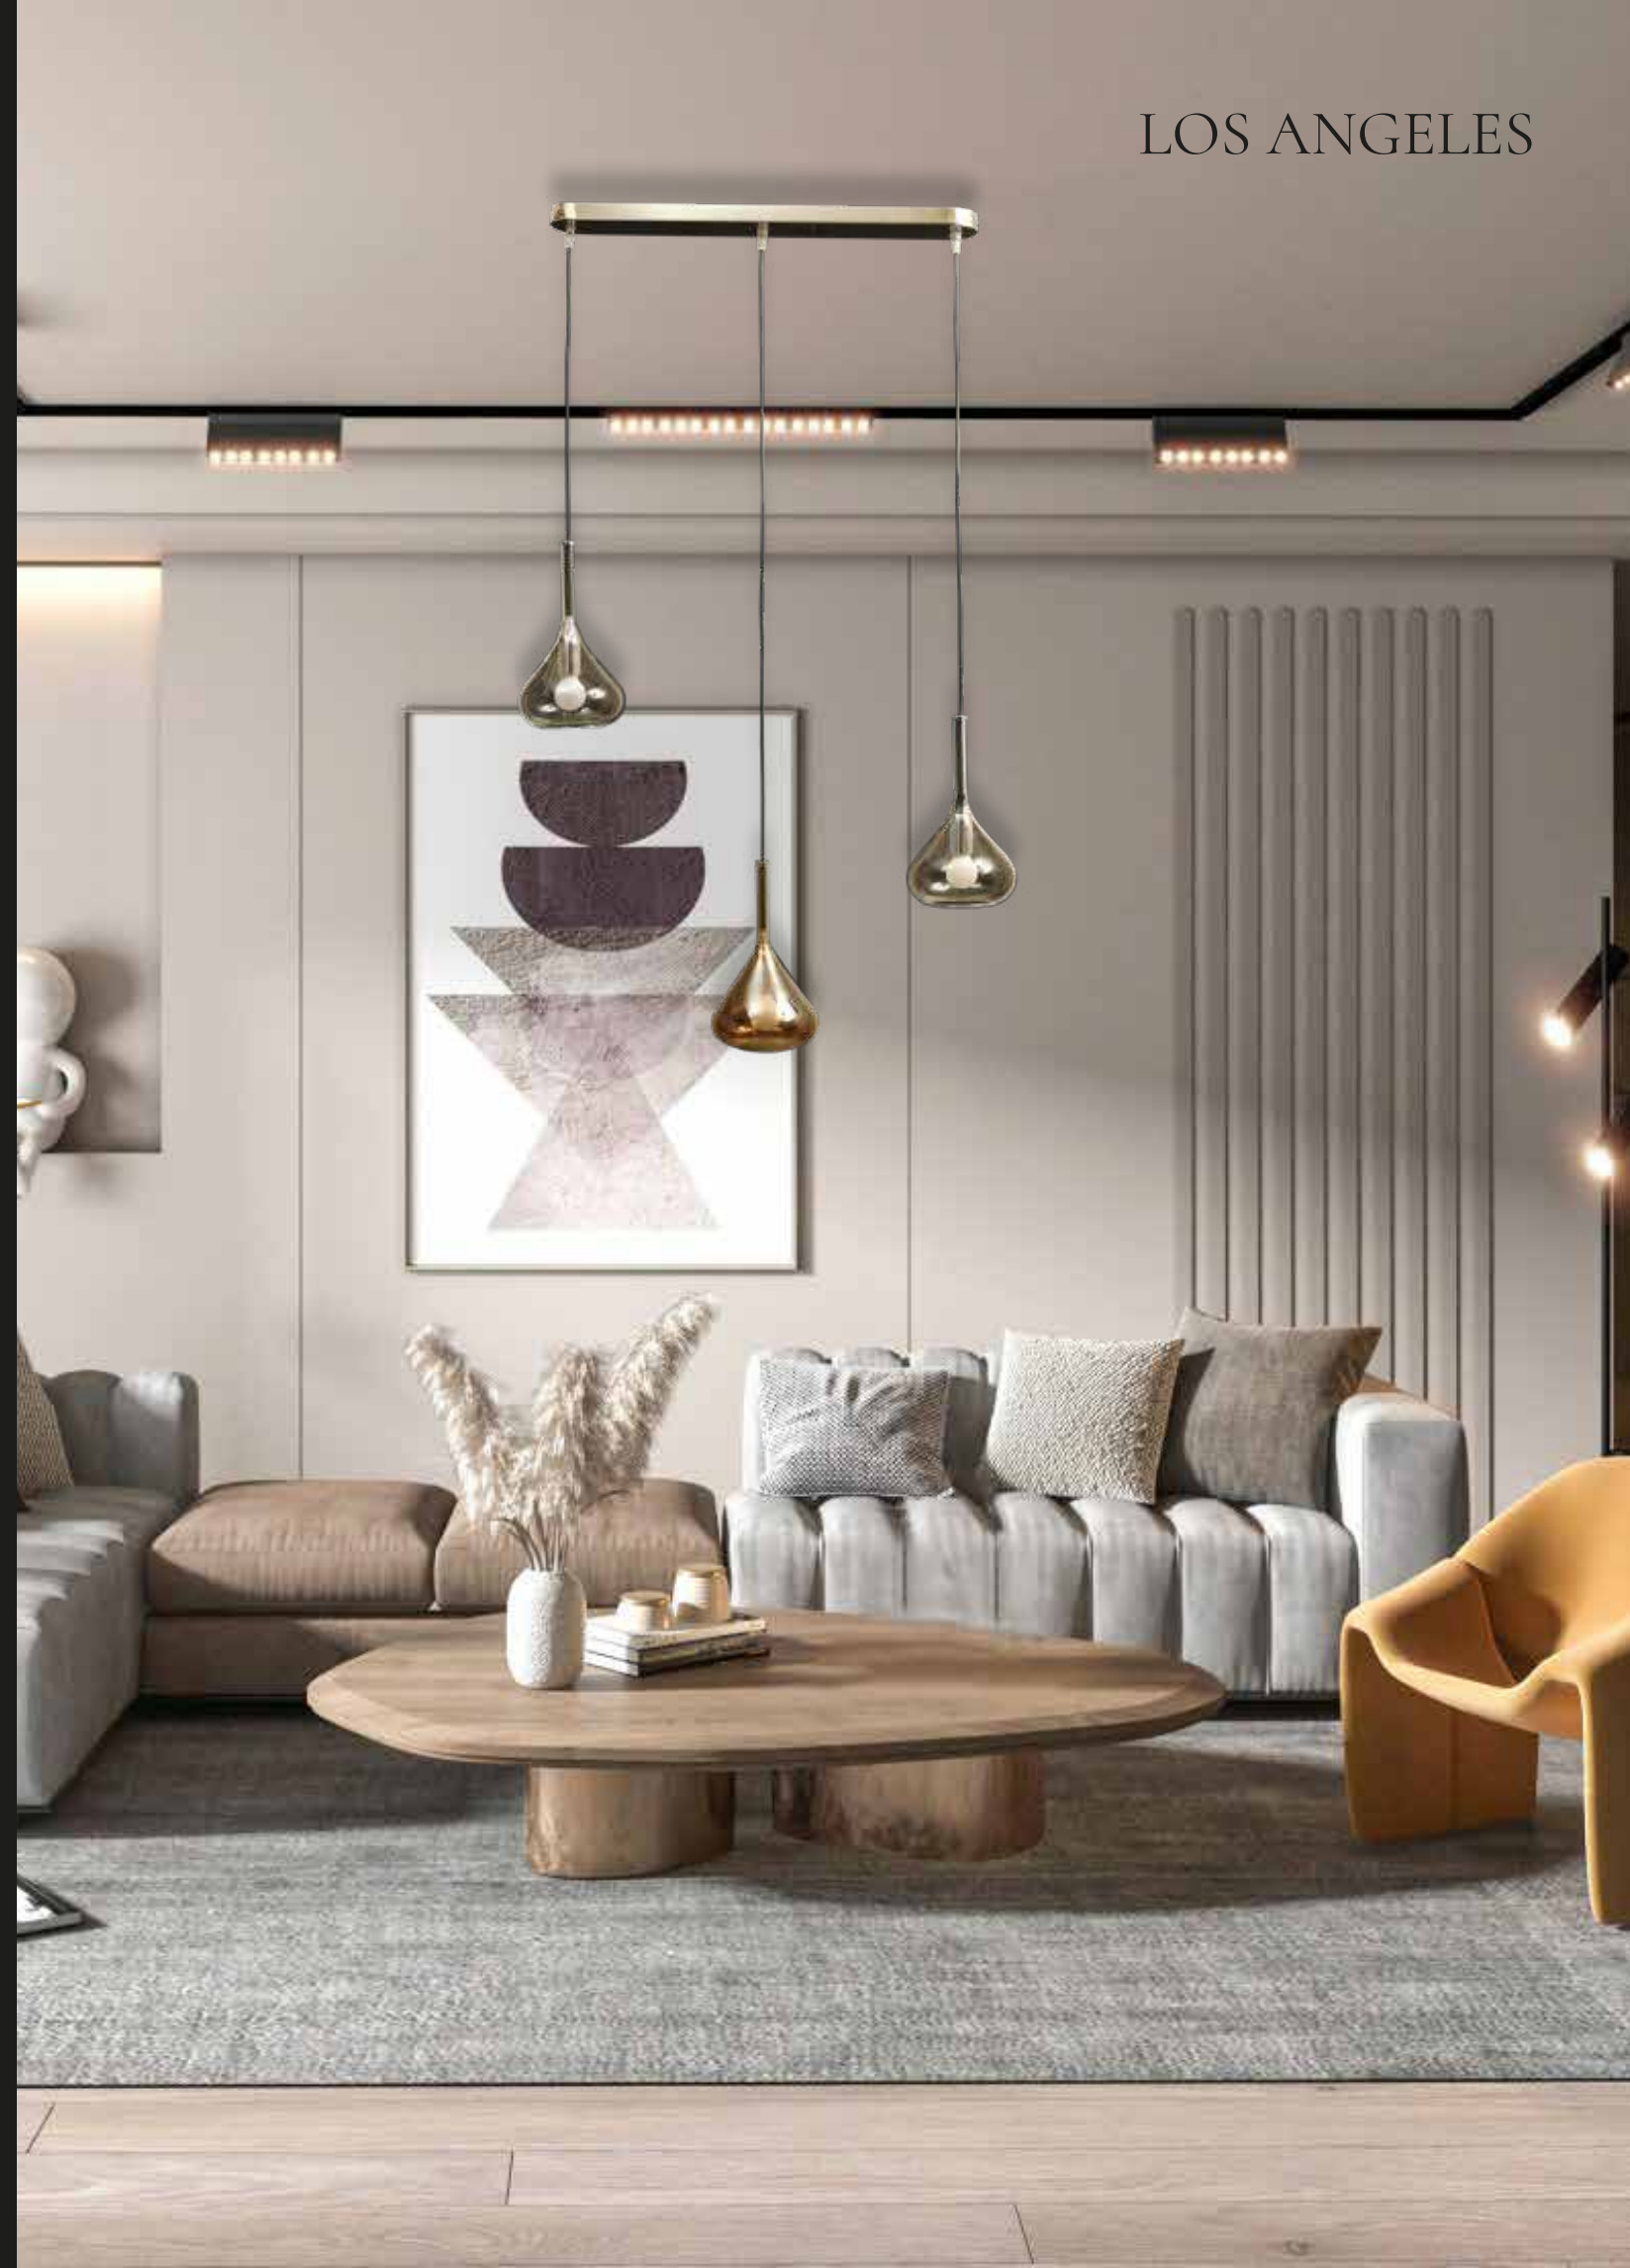

LOS ANGELES